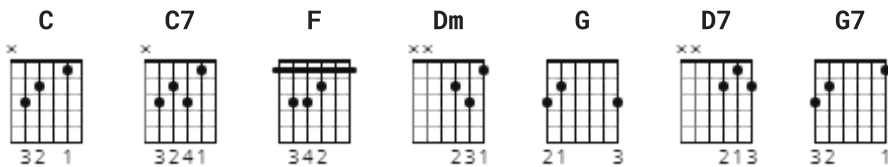

Help Me Make It Through The Night Chords by Kris Kristofferson

Difficulty: beginner

Tuning: E A D G B E

CHORDS

STRUMMING

163 bpm

HELP ME MAKE IT THROUGH THE NIGHT

by Kris Kristofferson

Take the ribbon from your hair **C**
 shake it loose and let it fall **C7 F Dm**
 layin' soft against my skin **G F**
 like the shadows on the wall **G C**

Come and lay down by my side **C**
 till the early morning light **C7 F Dm**
 all I'm taking is your time **G F**
 help me make it through the night **G C**

I don't care who's right or wrong **C F G**
 I don't try to understand **C**
 let the devil take tomorrow **D7**
 Lord, tonight I need a friend **G**

Yesterday is dead and gone **C**
 and tomorrow's out of sight **C7 F Dm**
 and it's sad to be alone **G7 F**
 help me make it through the night **G C**
 Lord, it's sad to be alone, **C G7 F**
 help me make it through the night. **G C**