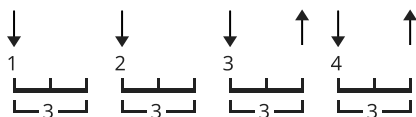

Help Me Make It Through The Night Chords by Kris Kristofferson

Difficulty: beginner

Tuning: E A D G B E

CHORDS

STRUMMING

163 bpm

HELP ME MAKE IT THROUGH THE NIGHT

by Kris Kristofferson