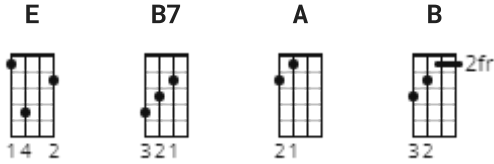

# Bye Bye Love Chords by The Everly Brothers

Difficulty: beginner

Tuning: E A D G B E

## CHORDS

[Verse 1]

**E** **B7** **E**  
There goes my baby with someone new

**B7**  
She sure looks happy, I sure am  
**E**  
blue

**A** **B7**  
She was my baby till he stepped in  
**B7**

Goodbye to romance that might have  
**E**  
been

[Chorus]

**A** **E** **A** **E**  
Bye bye love, bye bye happiness,  
**A** **E**  
hello loneliness

**B7** **E**  
I think I'm a gonna cry

**A** **E** **A** **E**  
Bye bye love, bye bye sweet caress,  
**A** **E**  
hello emptiness

**B7** **E**  
I think I'm a gonna cry

**A** **E** **A** **E**  
Bye bye love, bye bye sweet caress,  
**A** **E**  
hello emptiness

**B7** **E**  
I feel like I could die, bye bye my  
**B7** **E**  
love, goodbye