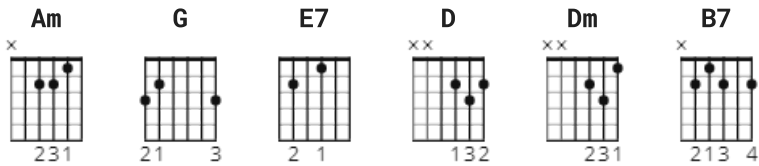

Boat On The River Chords by Florent Vollant

Description: Beautiful song by former Kashtin member.

Difficulty: beginner

Tuning: E A D G B E

CHORDS

[Refrain]

Am

Take me back to my boat on the river

G **E7**

I need to go down, I need to come down.

Am

Take me back to my boat on the river

G **Am**

And I won't cry out anymore.

[Verse]

Am

G **E7**

Oh, the river is wise, the river it touches

Am **D**

My life like the waves on the sand.

Dm **Am**

And all roads lead to Tranquility Base

B7 **E7**

Where the frown on my face disappears.

[Refrain]

Am
Take me back to my boat on the river
G **E7**
I need to go down, I need to come down.
Am
Take me back to my boat on the river
G **Am**
And I won't cry out anymore.
G **Am**
And I won't cry out anymore.